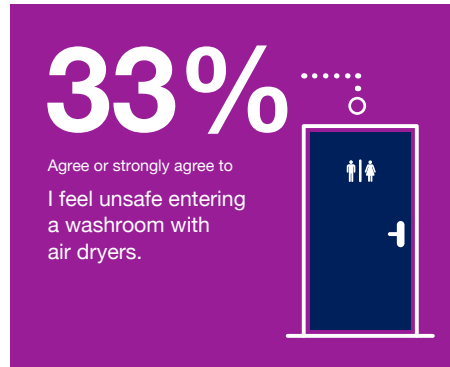

User preference has shifted to paper hand towels³